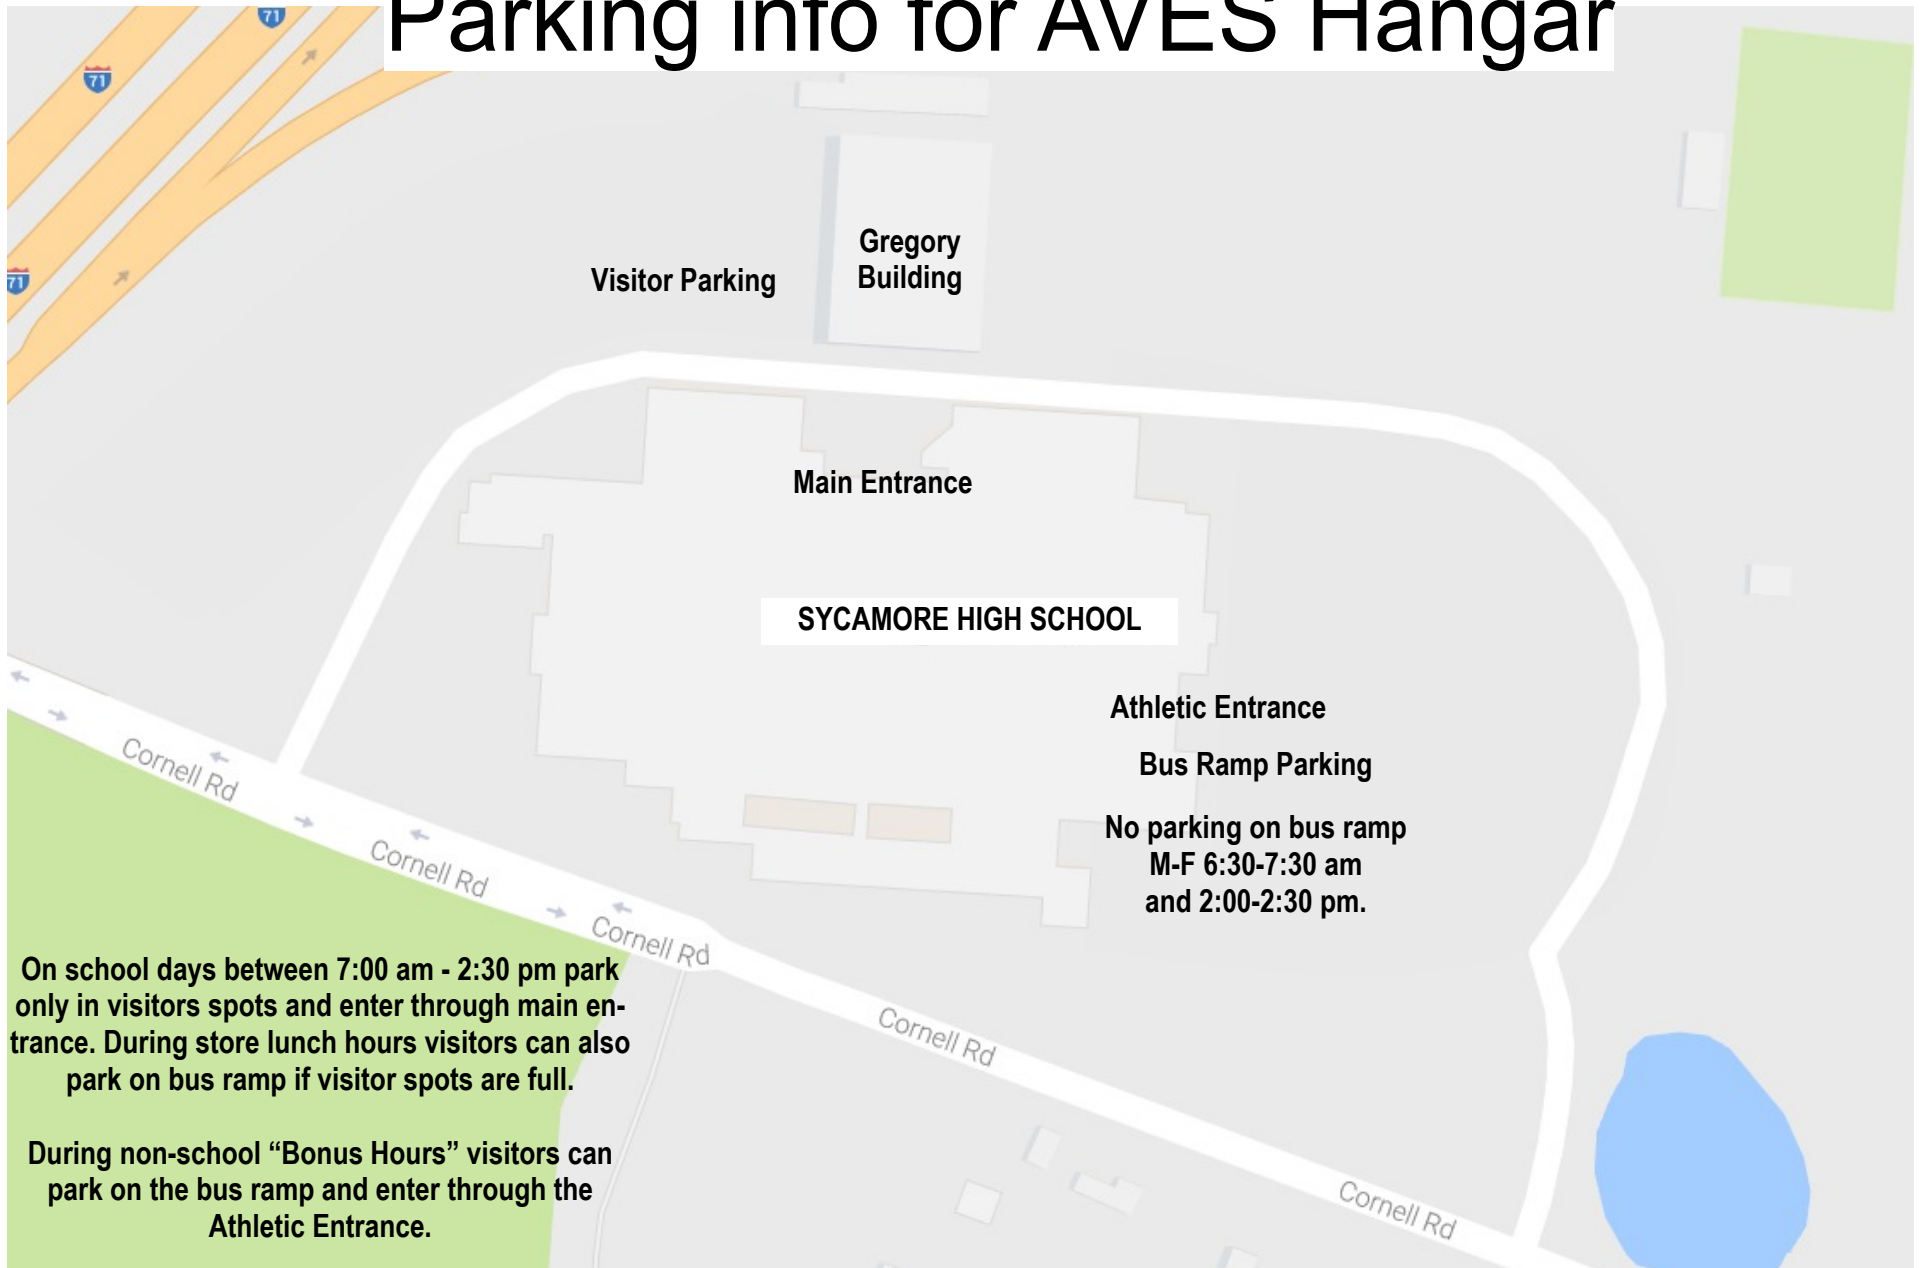

Parking info for AVES Hangar

On school days between 7:00 am - 2:30 pm park only in visitors spots and enter through main entrance. During store lunch hours visitors can also park on bus ramp if visitor spots are full.

During non-school "Bonus Hours" visitors can park on the bus ramp and enter through the Athletic Entrance.